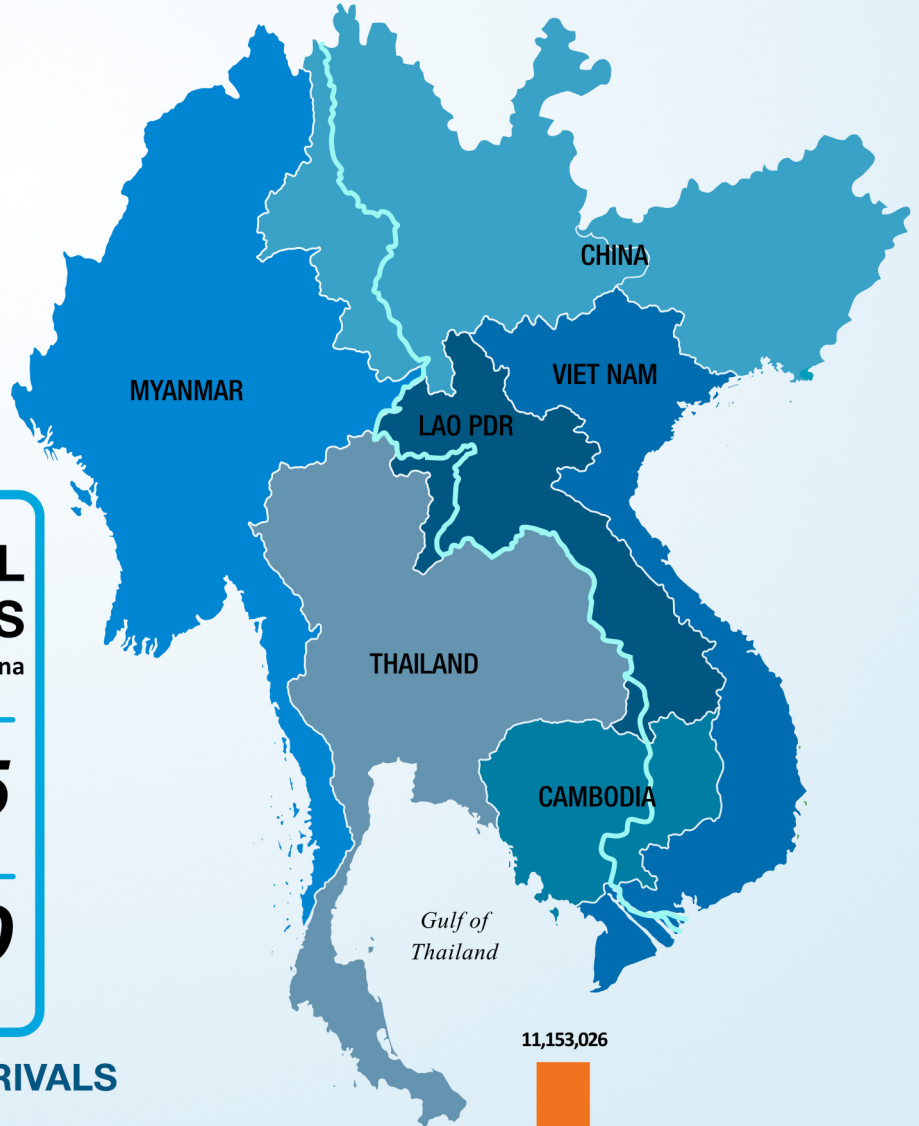

GMS

2022

TOURISM PERFORMANCE
Mekong Tourism Coordinating office

INTERNATIONAL VISITOR ARRIVALS

Excluding Yunnan, China

NOTES: Some differences from previous years may appear because of changes in source market coding.
SOURCES: GMS Member-Countries, ADB, PATA, UNWTO, WTTC