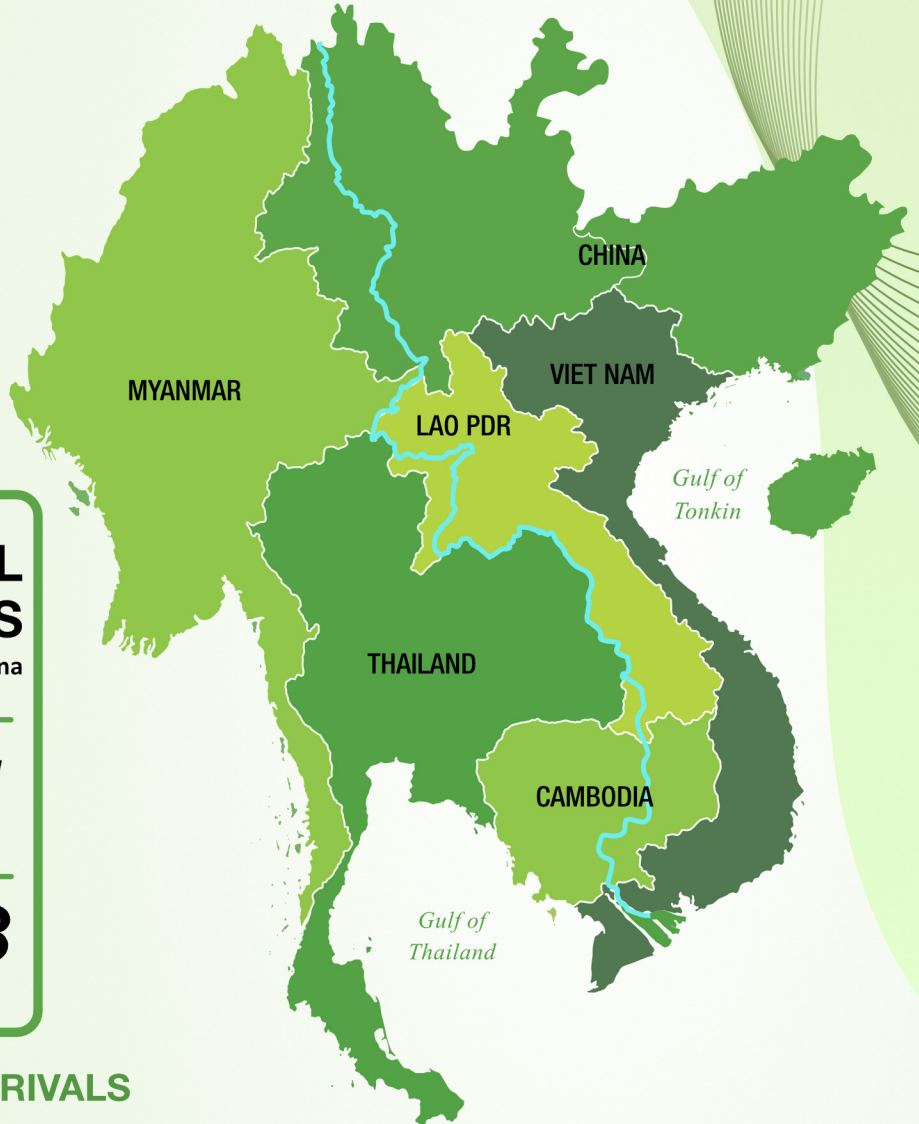

GMS

2021

TOURISM PERFORMANCE
Mekong Tourism Coordinating office

INTERNATIONAL VISITER ARRIVALS

Excluding China

2021

755,311

2020

13,485,108

INTERNATIONAL VISITOR ARRIVALS

Excluding China

NOTES: Some differences from previous years may appear because of changes in source market coding.
SOURCES: GMS Member Countries, ADB, PATA, UNWTO, WTTC