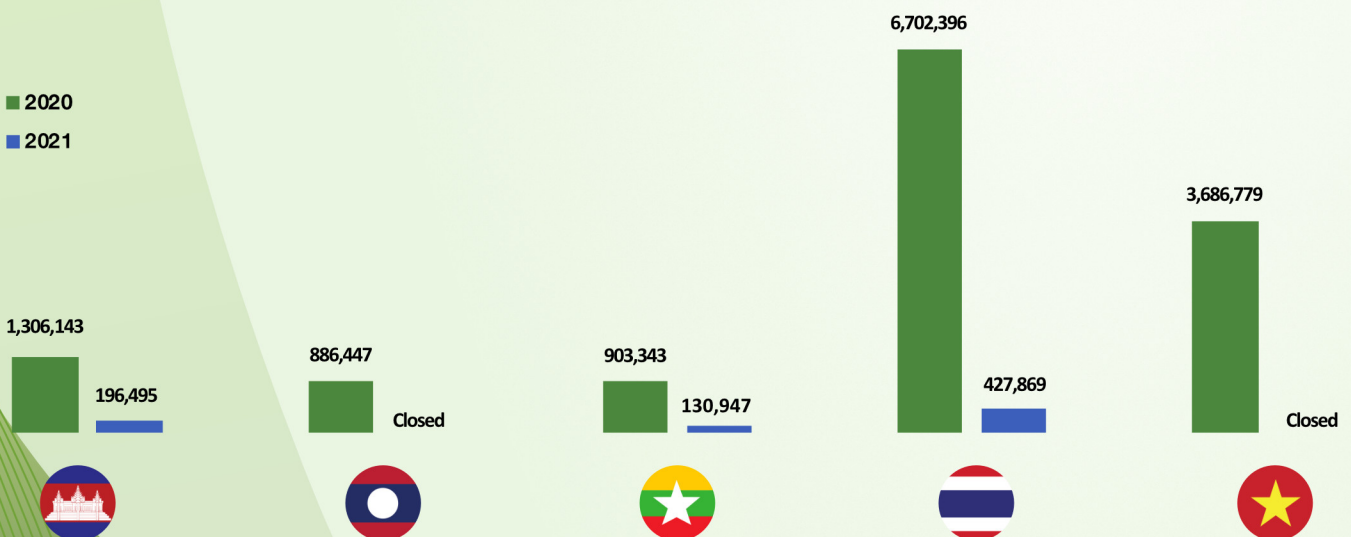

GMS

2021

TOURISM PERFORMANCE
Mekong Tourism Coordinating office

INTERNATIONAL VISITER ARRIVALS

Excluding China

2021

755,311

2020

13,485,108

INTERNATIONAL VISITOR ARRIVALS

Excluding China

NOTES: Some differences from previous years may appear because of changes in source market coding.
SOURCES: GMS Member Countries, ADB, PATA, UNWTO, WTTC