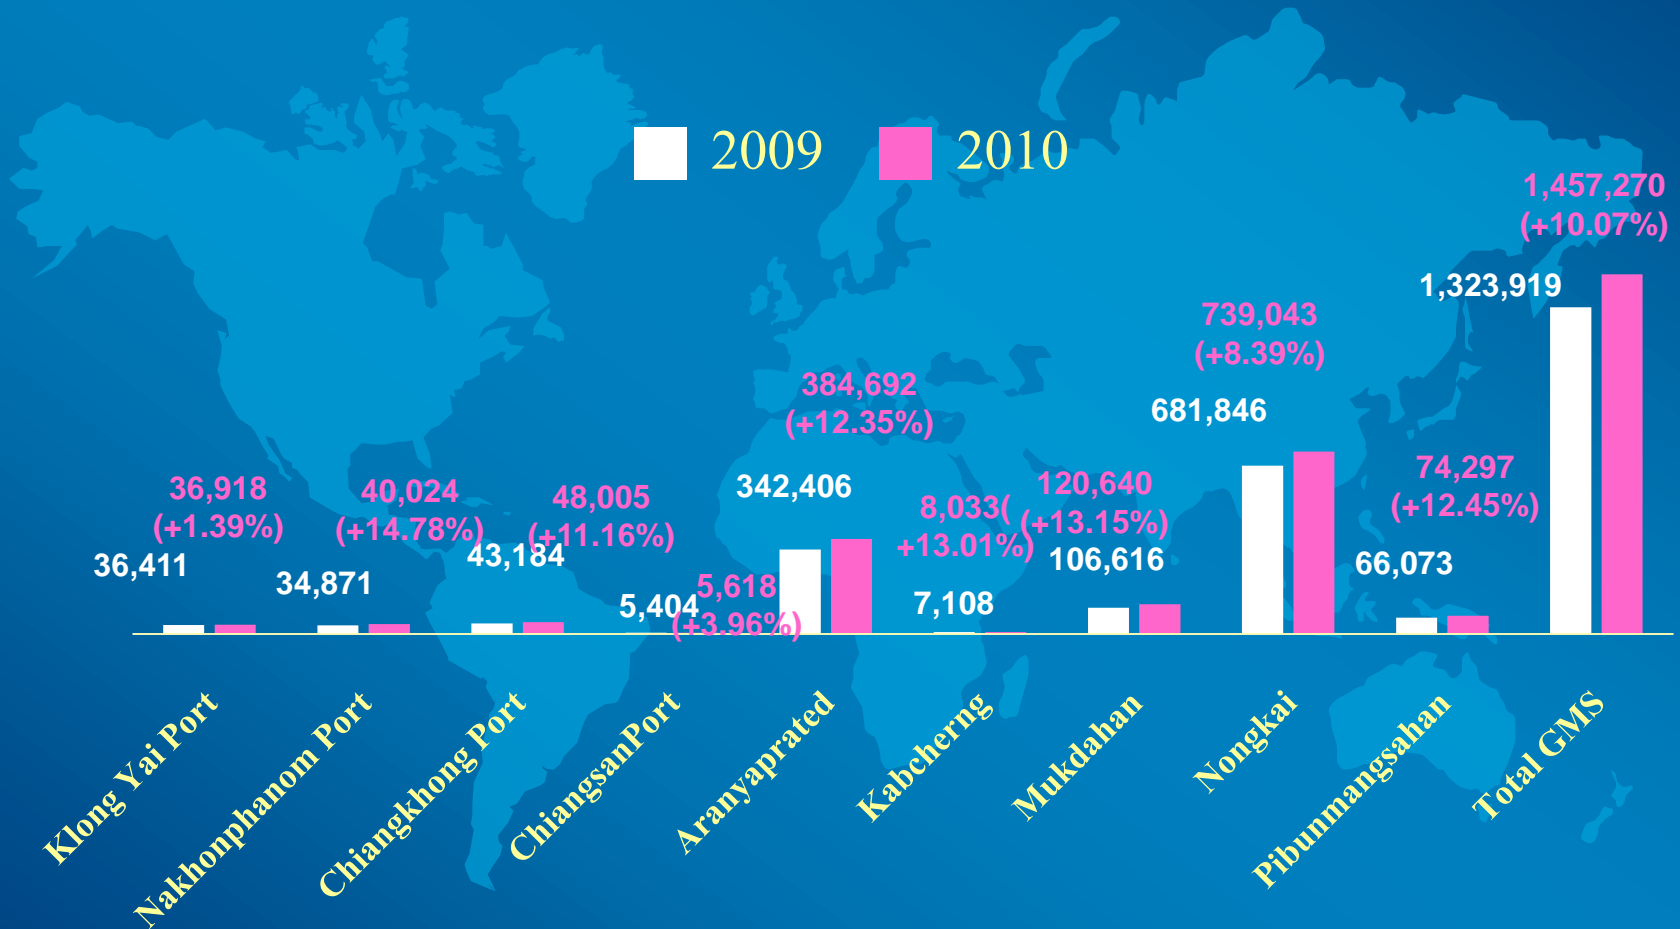

International Tourist Arrival to Thailand through GMS Border Immigration Checkpoints in 2009/2010