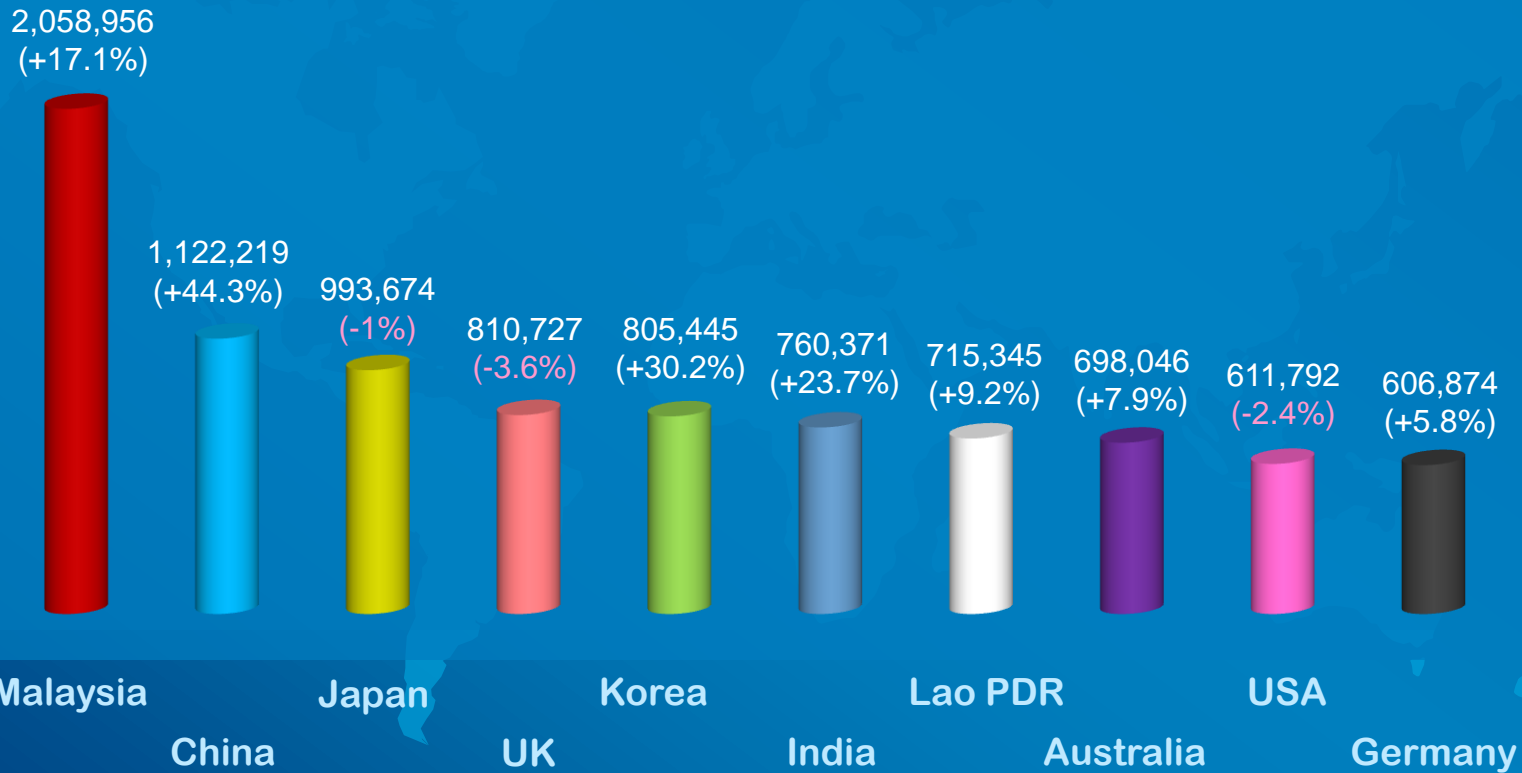

# International Tourist Arrivals to Thailand by Region in 2010

# International Tourist Arrivals to Thailand by Region in Jan - Sep 2011

■ East Asia   
 ■ Europe   
 ■ The Americas   
 ■ South Asia   
 ■ Oceania   
 ■ Middle East   
 ■ Africa

# Thailand's Top 10 International Tourist Arrival in 2010

Laos

Australia

Singapore