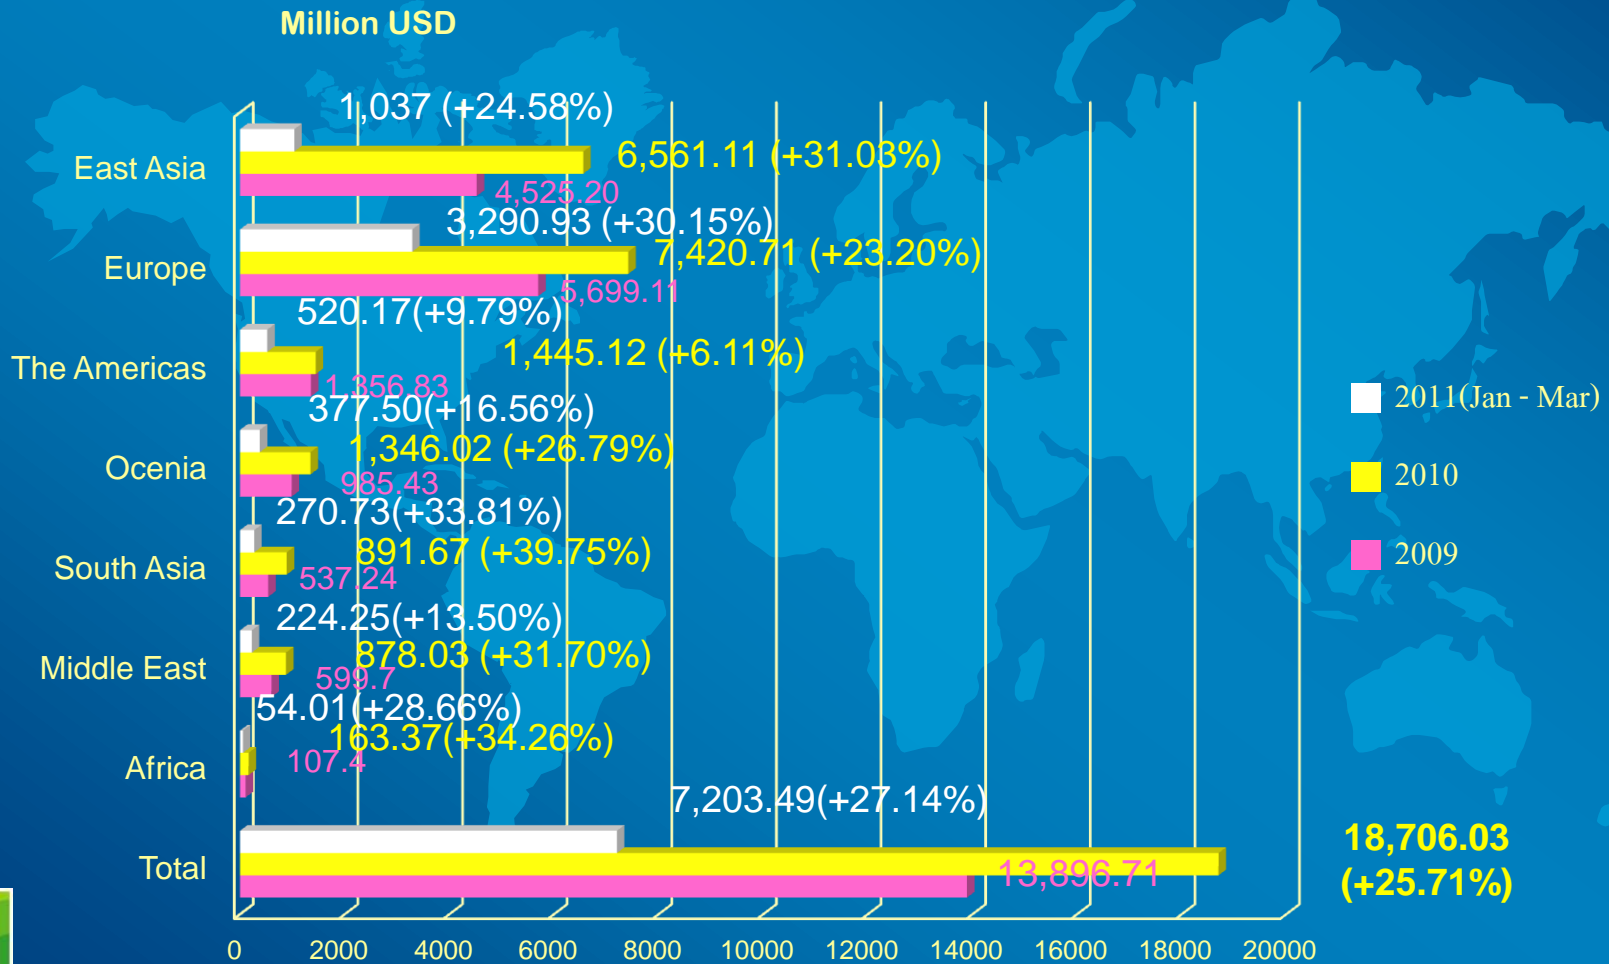

Tourism Receipts from International Tourist Arrivals in 2009/2010/2011 (Jan - Mar)