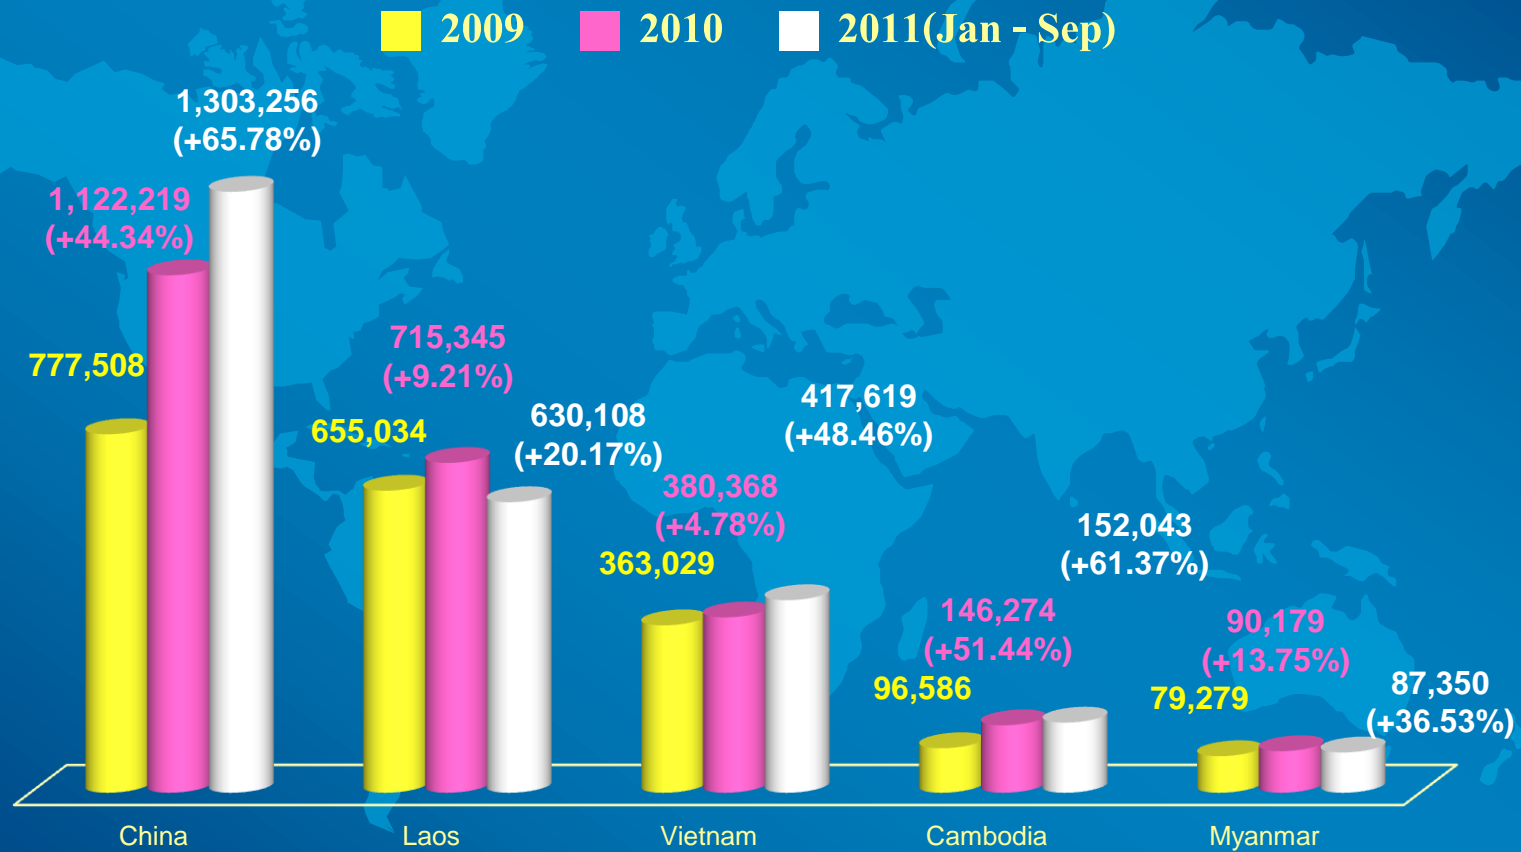

GMS International Tourist Arrival to Thailand in 2009/2010/2011 (Jan – Sep)